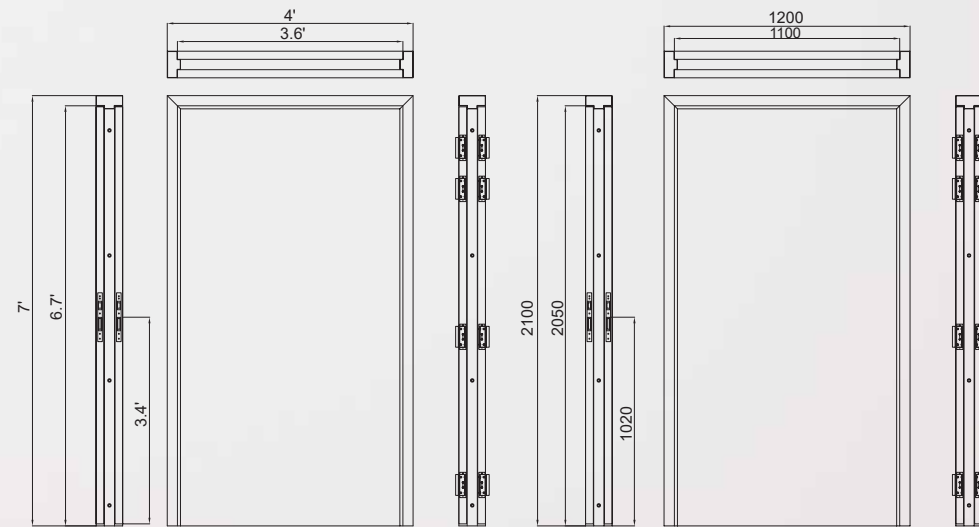

Size: 750 X 2100 mm (2.5 X 7 ft)

Colours:

White

Brown

Accessories: Hinges, Motorized lock, Doorstopper

2 Hours Fire Rated

2 years Warranty for the door lock

Your room gets a readymade makeover with Readymade Chaukhats

Single Door Frame Variant 1
Size: 1000 X 2100 mm (3.3 X 7 ft)

Single Door Frame Variant 2
Size: 750 X 2100 mm (2.5 X 7 ft)

Double Door Frame
Size: 1200 X 2100 mm (4 X 7 ft)

A complete door solution that's simply Wondooful!

Smart Door

Size: 1000 X 2100 mm (3.3 X 7 ft)

Prime Door

Size: 750 X 2100 mm (2.5 X 7 ft)