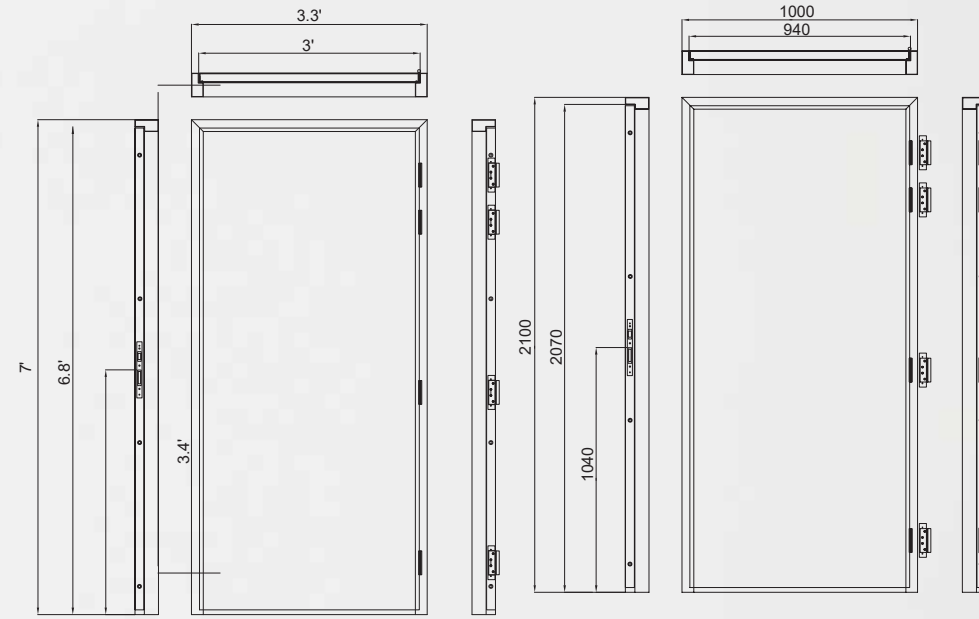

Apollo Wondoor comes with complete Chaukhat solution - fabricated Chaukhat with hinges to fit your door.

Wondoor Technical Specifications:

Parameters	Specification
Material/Filling in Door	Honeycomb Paper
Door Leaf Thickness	40 mm
Standard Dimensions	1000 X 2100 mm (3.3 X 7 ft), 750 X 2100 mm (2.5 X 7 ft)
Paint/Coating	Powder Coating
Accessories	Hinges, Motorised Lock, Stopper, Fasteners

Size: 750 X 2100 mm (2.5 X 7 ft)

Colours:

White

Brown

Accessories: Hinges, Motorized lock, Doorstopper

2 Hours Fire Rated

2 years Warranty for the door lock

Your room gets a readymade makeover with Readymade Chaukhats

Single Door Frame Variant 1
Size: 1000 X 2100 mm (3.3 X 7 ft)

Single Door Frame Variant 2
Size: 750 X 2100 mm (2.5 X 7 ft)

Double Door Frame
Size: 1200 X 2100 mm (4 X 7 ft)

A complete door solution that's simply Wondooful!

Smart Door

Size: 1000 X 2100 mm (3.3 X 7 ft)

Prime Door

Size: 750 X 2100 mm (2.5 X 7 ft)