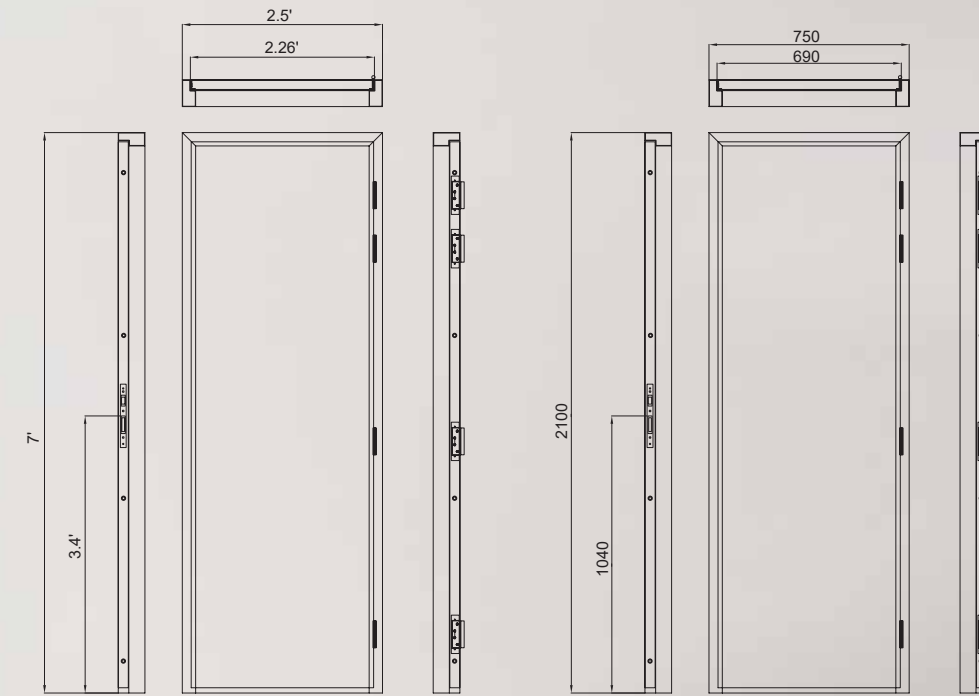

Apollo Wondoor comes with complete Chaukhat solution - fabricated Chaukhat with hinges to fit your door.

Wondoor Technical Specifications:

Parameters	Specification
Material/Filling in Door	Honeycomb Paper
Door Leaf Thickness	40 mm
Standard Dimensions	1000 X 2100 mm (3.3 X 7 ft), 750 X 2100 mm (2.5 X 7 ft)
Paint/Coating	Powder Coating
Accessories	Hinges, Motorised Lock, Stopper, Fasteners

Size: 750 X 2100 mm (2.5 X 7 ft)

Colours:

White

Brown

Accessories: Hinges, Motorized lock, Doorstopper

2 Hours Fire Rated

2 years Warranty for the door lock

Your room gets a readymade makeover with Readymade Chaukhats

Single Door Frame Variant 1
Size: 1000 X 2100 mm (3.3 X 7 ft)

Single Door Frame Variant 2
Size: 750 X 2100 mm (2.5 X 7 ft)

Double Door Frame
Size: 1200 X 2100 mm (4 X 7 ft)

A complete door solution that's simply Wondooful!

Smart Door

Size: 1000 X 2100 mm (3.3 X 7 ft)

Prime Door

Size: 750 X 2100 mm (2.5 X 7 ft)