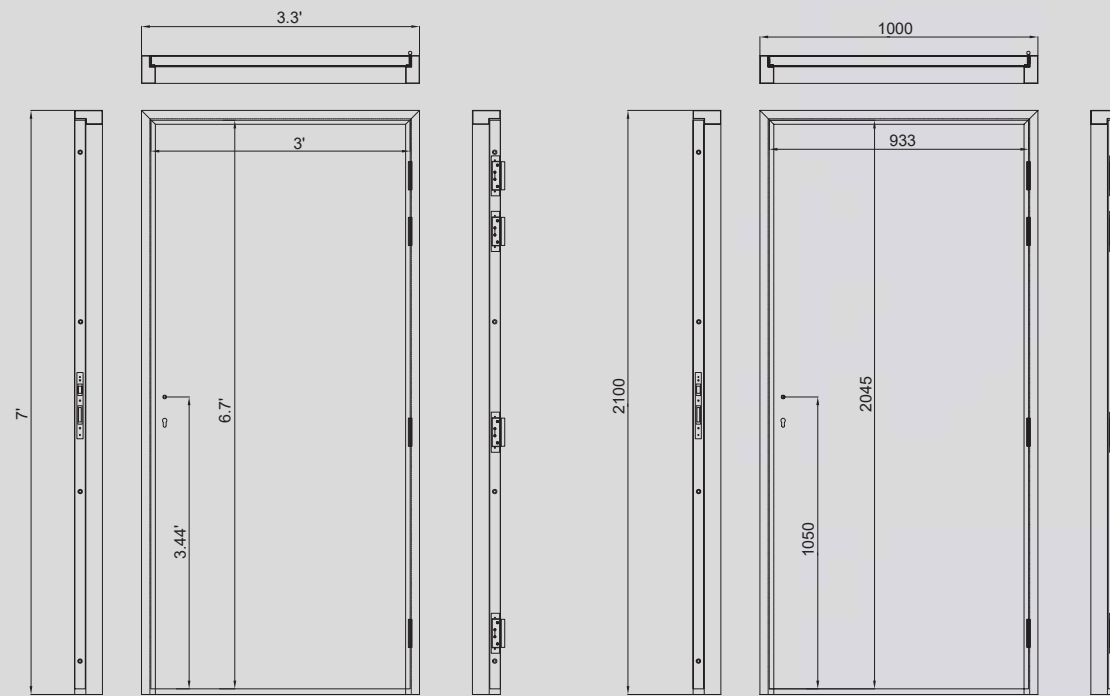

Single Door Frame Variant 1
Size: 1000 X 2100 mm (3.3 X 7 ft)

Single Door Frame Variant 2
Size: 750 X 2100 mm (2.5 X 7 ft)

Double Door Frame
Size: 1200 X 2100 mm (4 X 7 ft)

A complete door solution that's simply Wondooful!

Smart Door

Size: 1000 X 2100 mm (3.3 X 7 ft)

Prime Door

Size: 750 X 2100 mm (2.5 X 7 ft)